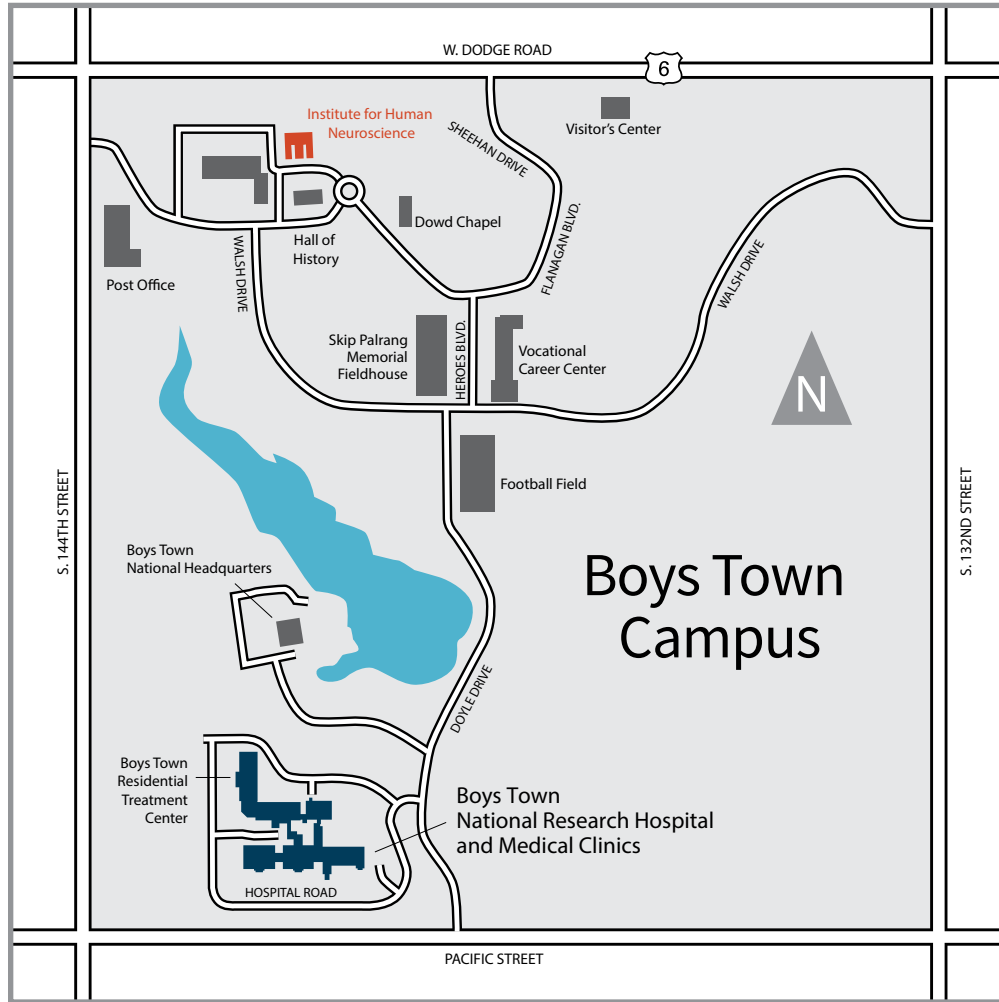

Boys Town National Research Hospital