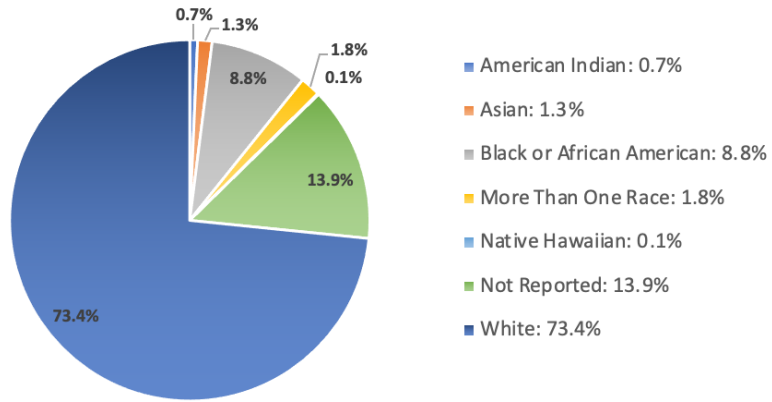

Race Representation in the Recruitment Database vs. Douglas County, Nebraska Population

Boys Town National Research Hospital, Research Recruitment Database

Douglas County U.S. Census